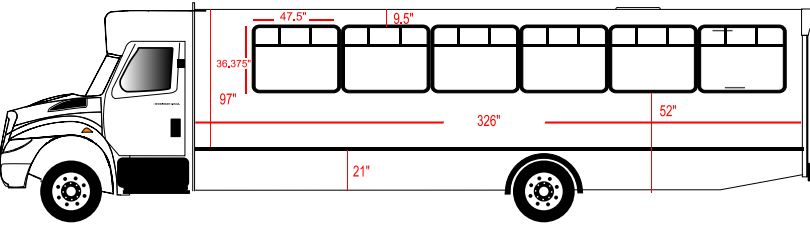

35" International Rear lift with 254" Wheelbase  
Total Length 433"

Paint Scheme form  
UNIT

12/16/2011

Vinyl Colors & Numbers

- 1.)
- 2.)

**\*\*PLEASE NOTE THAT THESE MEASUREMENTS MAY NOT BE EXACT.**

Font[ Eras Medium ITC