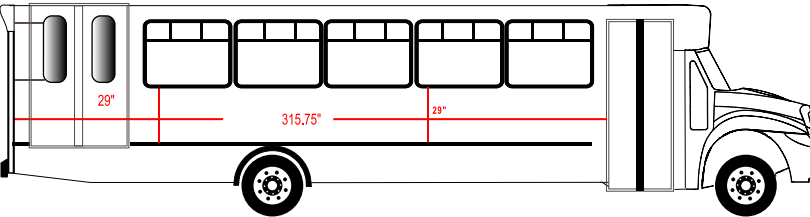

35" International Rear lift with 254" Wheelbase  
Total Length 433"

Paint Scheme form  
UNIT

12/16/2011

Vinyl Colors & Numbers

- 1.)
- 2.)

**\*\*PLEASE NOTE THAT THESE MEASUREMENTS MAY NOT BE EXACT.**

Font[ Eras Medium ITC