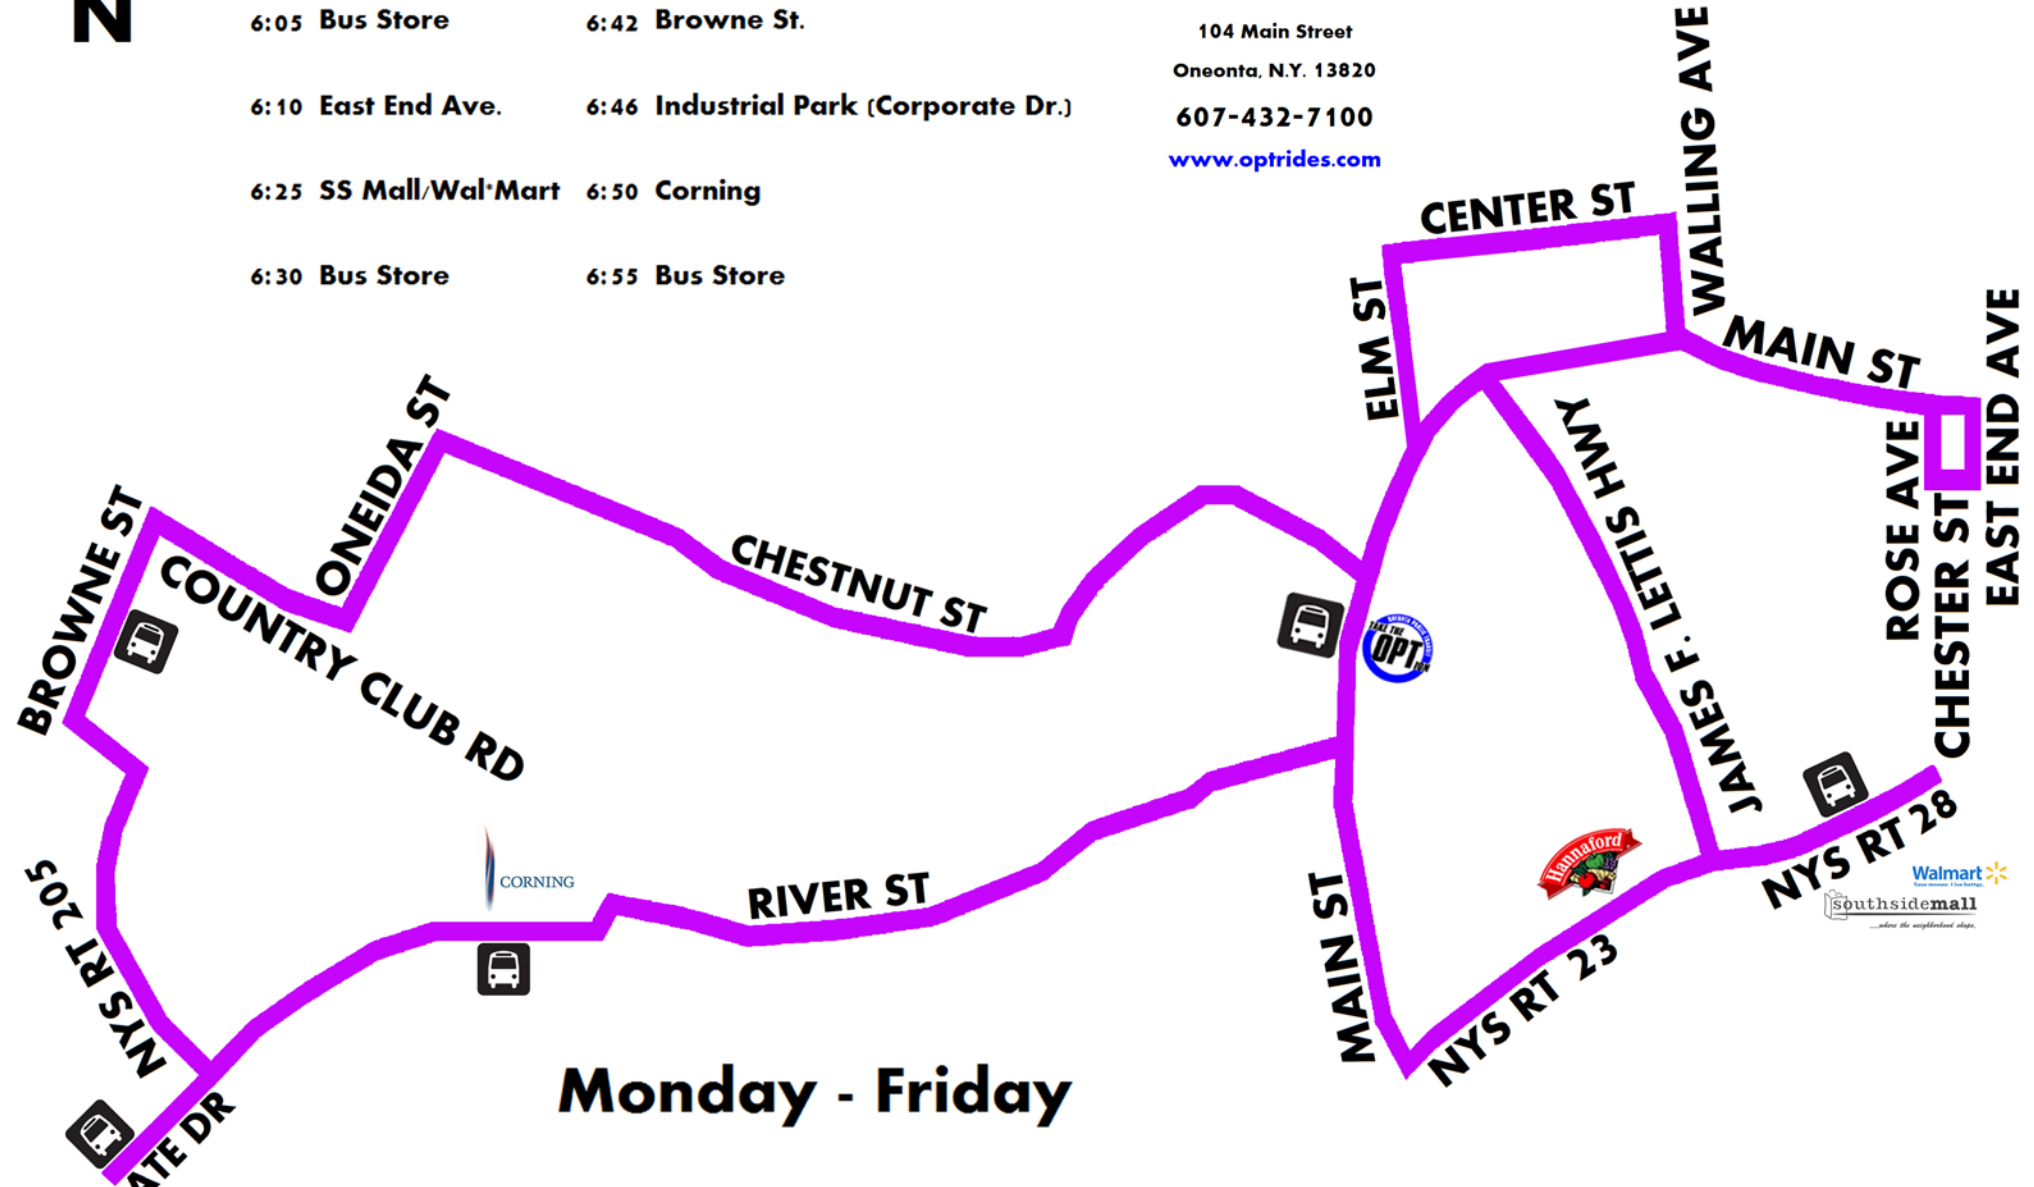

AM ONLY

6:00 Corning	6:40 Chestnut St./Oneida St.
6:05 Bus Store	6:42 Browne St.
6:10 East End Ave.	6:46 Industrial Park (Corporate Dr.)
6:25 SS Mall/Wal-Mart	6:50 Corning
6:30 Bus Store	6:55 Bus Store

104 Main Street
Oneonta, N.Y. 13820
607-432-7100
www.optrides.com

Monday - Friday

MORNING COMMUTER ROUTE