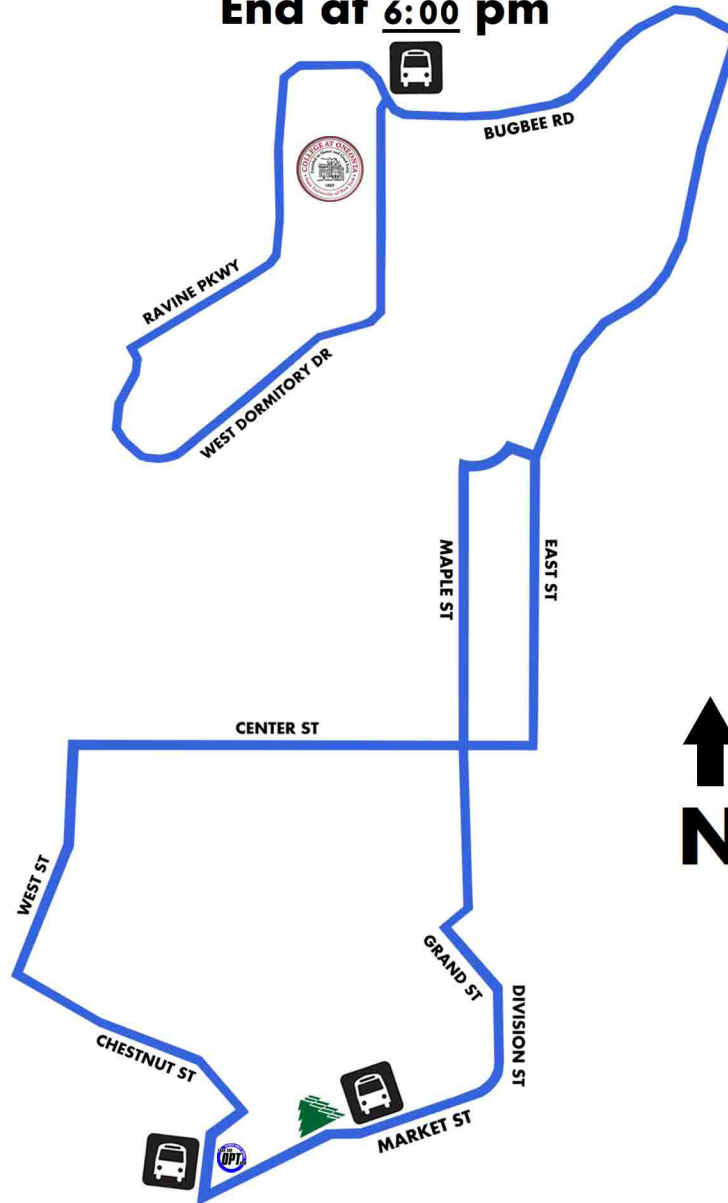

Bus Store	Hunt Union
7:00	7:15
7:30	7:45
8:00	8:15
8:15	8:30
8:30	8:45
8:45	9:00
** 9:00	9:15
9:15	9:30
9:30	9:45
9:45	10:00
10:00	10:15
10:15	10:30
10:30	10:45
10:45	11:00
11:00	11:15
11:15	11:30
11:30	11:45
11:45	12:00
12:00	12:15
12:15	12:30
12:30	12:45
12:45	1:00
1:00	1:15
1:15	1:30
1:30	1:45
1:45	2:00
2:00	2:15
2:15	2:30
2:30	2:45
2:45	3:00
3:00	3:15
3:15	3:30
3:30	3:45
3:45	4:00
4:00	4:15
4:15	4:30
4:30	4:45
4:45	5:00
5:00	5:15
5:15	5:30
* 5:30	5:45
5:45	6:00
6:00	6:15
6:30	6:45
7:00	7:15

**D
A
Y**

- * Last bus to campus during summer & college breaks
- ** Sunday start time (Sunday Driver Break: 1:00 PM - 1:30 PM)

**Buses Every 15 min. to Campus:
Begin at 8:15 am
End at 6:00 pm**

Greyhound/ Adirondack Terminal	Hunt Union	N I G H T
7:30	7:45	
8:00	8:15	
8:30	8:45	
9:00	9:15	
9:30	9:45	
10:00	10:15	
Break	Break	
11:00	11:15	
11:30	11:45	
12:00	12:15	
* 12:30	12:45	
1:00	1:15	
** 1:30	1:45	
2:00	2:15	
*** 2:30	2:45	

- * Last bus to campus (Sun. - Wed.) (Sunday Driver Break: 9:00 PM - 9:30 PM)
- ** Last bus to campus (Thur.)
- *** Last bus to campus (Fri. & Sat.)

104 Main Street
Oneonta, N.Y. 13820
607-432-7100
www.optrides.com

Note: When classes are not in session, one bus runs every 30 mins.

STATE UNIVERSITY ROUTE